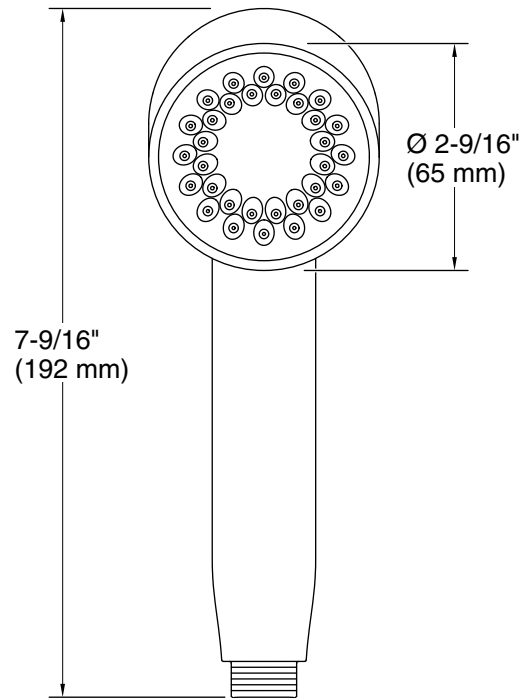

Features

- Single-function handshower delivers a full, consistent spray, regardless of water pressure
- Infinity provides three spray experiences in one: strong-rinsing (top), massaging (middle), and broad coverage (lower)
- MasterClean™ sprayface features an easy-to-clean surface that withstands mineral buildup
- Optimized sprayface for maximum performance
- 1.75 gpm (6.6 lpm) maximum handshower flow rate at 45 psi (3.1 bar)
- G 1/2 connection

Technical Information

All product dimensions are nominal.

Handshower:

Rated maximum flow: 1.75 gal/min (6.6 l/min)

Pressure: 45 psi (3.1 bar)

Notes

For use with automatic compensating valves rated at 1.5 gal/min (5.7 l/min) or less.