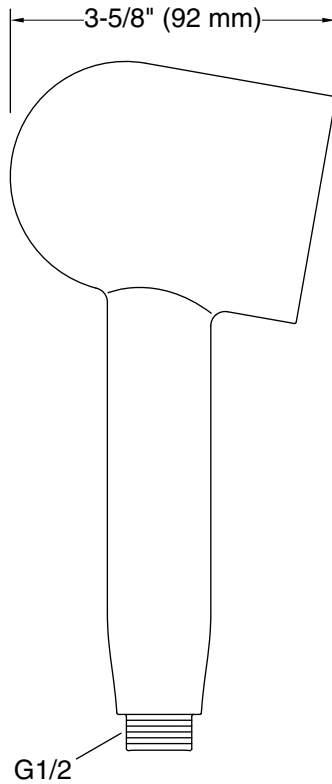

Technical Information

All product dimensions are nominal.

Handshower:

Rated maximum flow: 1.75 gal/min (6.6 l/min)

Pressure: 45 psi (3.1 bar)

Notes

For use with automatic compensating valves rated at 1.5 gal/min (5.7 l/min) or less.